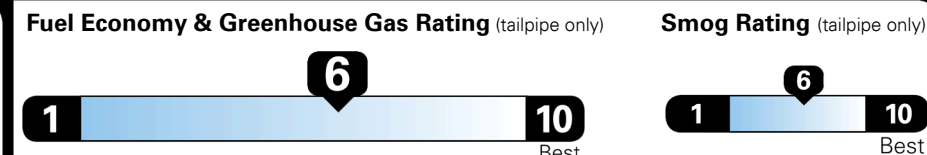

EPA DOT Fuel Economy and Environment

Gasoline Vehicle

Fuel Economy
34 MPG
combined city/hwy
2.9 gallons per 100 miles

Small SUVs range from 14 to 125 MPG. The best vehicle rates 146 MPGe.

You save $1,250
in fuel costs over 5 years compared to the average new vehicle.

Annual fuel cost
$1,450