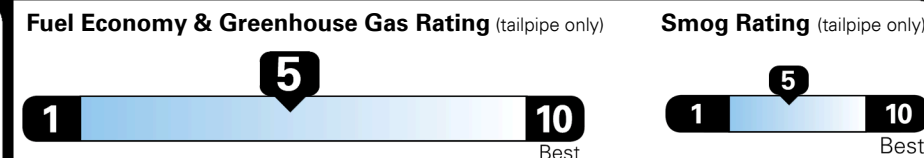

EPA DOT Fuel Economy and Environment

Gasoline Vehicle

Fuel Economy
26 MPG Small SUVs range from 14 to 129 MPG. The best vehicle rates 142 MPGe.
combined city/hwy   city   highway
3.8 gallons per 100 miles

You spend $250 more in fuel costs over 5 years compared to the average new vehicle.

Annual fuel cost $1,350