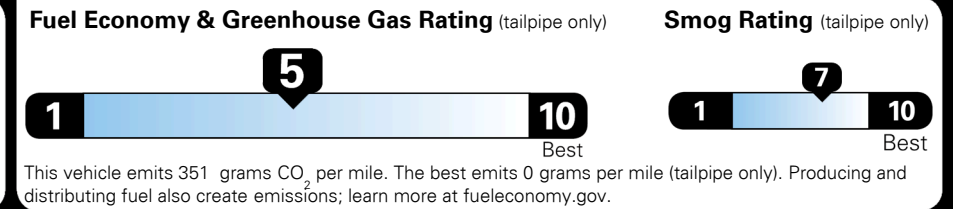

EXTERIOR

- 17-inch Alloy Wheels
- Automatic LED Headlights
- LED Daytime Running Lights
- LED Tail Lamps
- Roof Side Rails

COMFORT & CONVENIENCE

- Proximity Key w/ Push Button Start
- Hands-Free Smart Power Liftgate w/ Auto-Open
- Wireless Device Charging; Hyundai Digital Key
- Power Driver's Seat w/ Lumbar Support
- Heated Front Seats
- Rear View Monitor
- Smart Cruise Control
- Rear Air Vents
- 8-inch Display Audio w/ Android Auto(TM) & Apple CarPlay(R)
- AM/FM/HD Radio(TM) Audio System
- Dual Front & Rear USB Ports
- SiriusXM® Radio w/ 90-day Platinum trial subscription; Not Available in AK & HI
- Bluelink® Connected Services 3-years Standard (enrollment req)
- Bluelink Remote Start (3-year Complimentary Service)
- Full Tank of Fuel

Manufacturer's Suggested Retail Price: **$30,000.00**

ADDED FEATURES:

- *SERENITY WHITE PEARL(W6H) Paint $450.00
- *Cargo Net $55.00
- *First Aid Kit $30.00
- *Mud Guards $120.00
- *Rear Bumper Appliqué $75.00

Inland Freight & Handling : $1,335.00
Total Price : $32,065.00

2022 Insurance Institute for Highway Safety
TOP SAFETY PICK+

EPA DOT Fuel Economy and Environment

Gasoline Vehicle

Fuel Economy

25 MPG
combined city/hwy

23 MPG
city

28 MPG
highway

4.0 gallons per 100 miles

Small SUVs range from 14 to 123 MPG. The best vehicle rates 132 MPGe.

You spend $750
more in fuel costs over 5 years compared to the average new vehicle.

Annual fuel cost $1,750

Actual results will vary for many reasons, including driving conditions and how you drive and maintain your vehicle. The average new vehicle gets 28 MPG and costs $8,000 to fuel over 5 years. Cost estimates are based on 15,000 miles per year at $ 2.95 per gallon. MPGe is miles per gasoline gallon equivalent. Vehicle emissions are a significant cause of climate change and smog.

fueleconomy.gov

Calculate personalized estimates and compare vehicles

Manufacturer's suggested retail price includes manufacturer's recommended pre-delivery service. Gasoline license and title fees state and local taxes and dealer installed options and accessories are not included in the manufacturer's suggested retail price. This label has been affixed to this vehicle by Hyundai Motor America, pursuant to the requirements of 15 U.S.C. 1231 et seq. which prohibits its removal or alteration prior to delivery to the ultimate purchaser.

PARTS CONTENT INFORMATION FOR VEHICLE IN THIS CARLINE:
U.S./CANADIAN PARTS CONTENT: 50 %
MAJOR SOURCES OF FOREIGN PARTS CONTENT: KOREA: 35 %

Note: Parts content does not include final assembly, distribution, or other non-parts costs.

FOR THIS VEHICLE:
FINAL ASSEMBLY POINT: MONTGOMERY, ALABAMA, U.S.A.
COUNTRY OF ORIGIN:
ENGINE: U.S.A.
TRANSMISSION: U.S.A.

143 A 1

VIN: 5NMJBCAE2PH277270